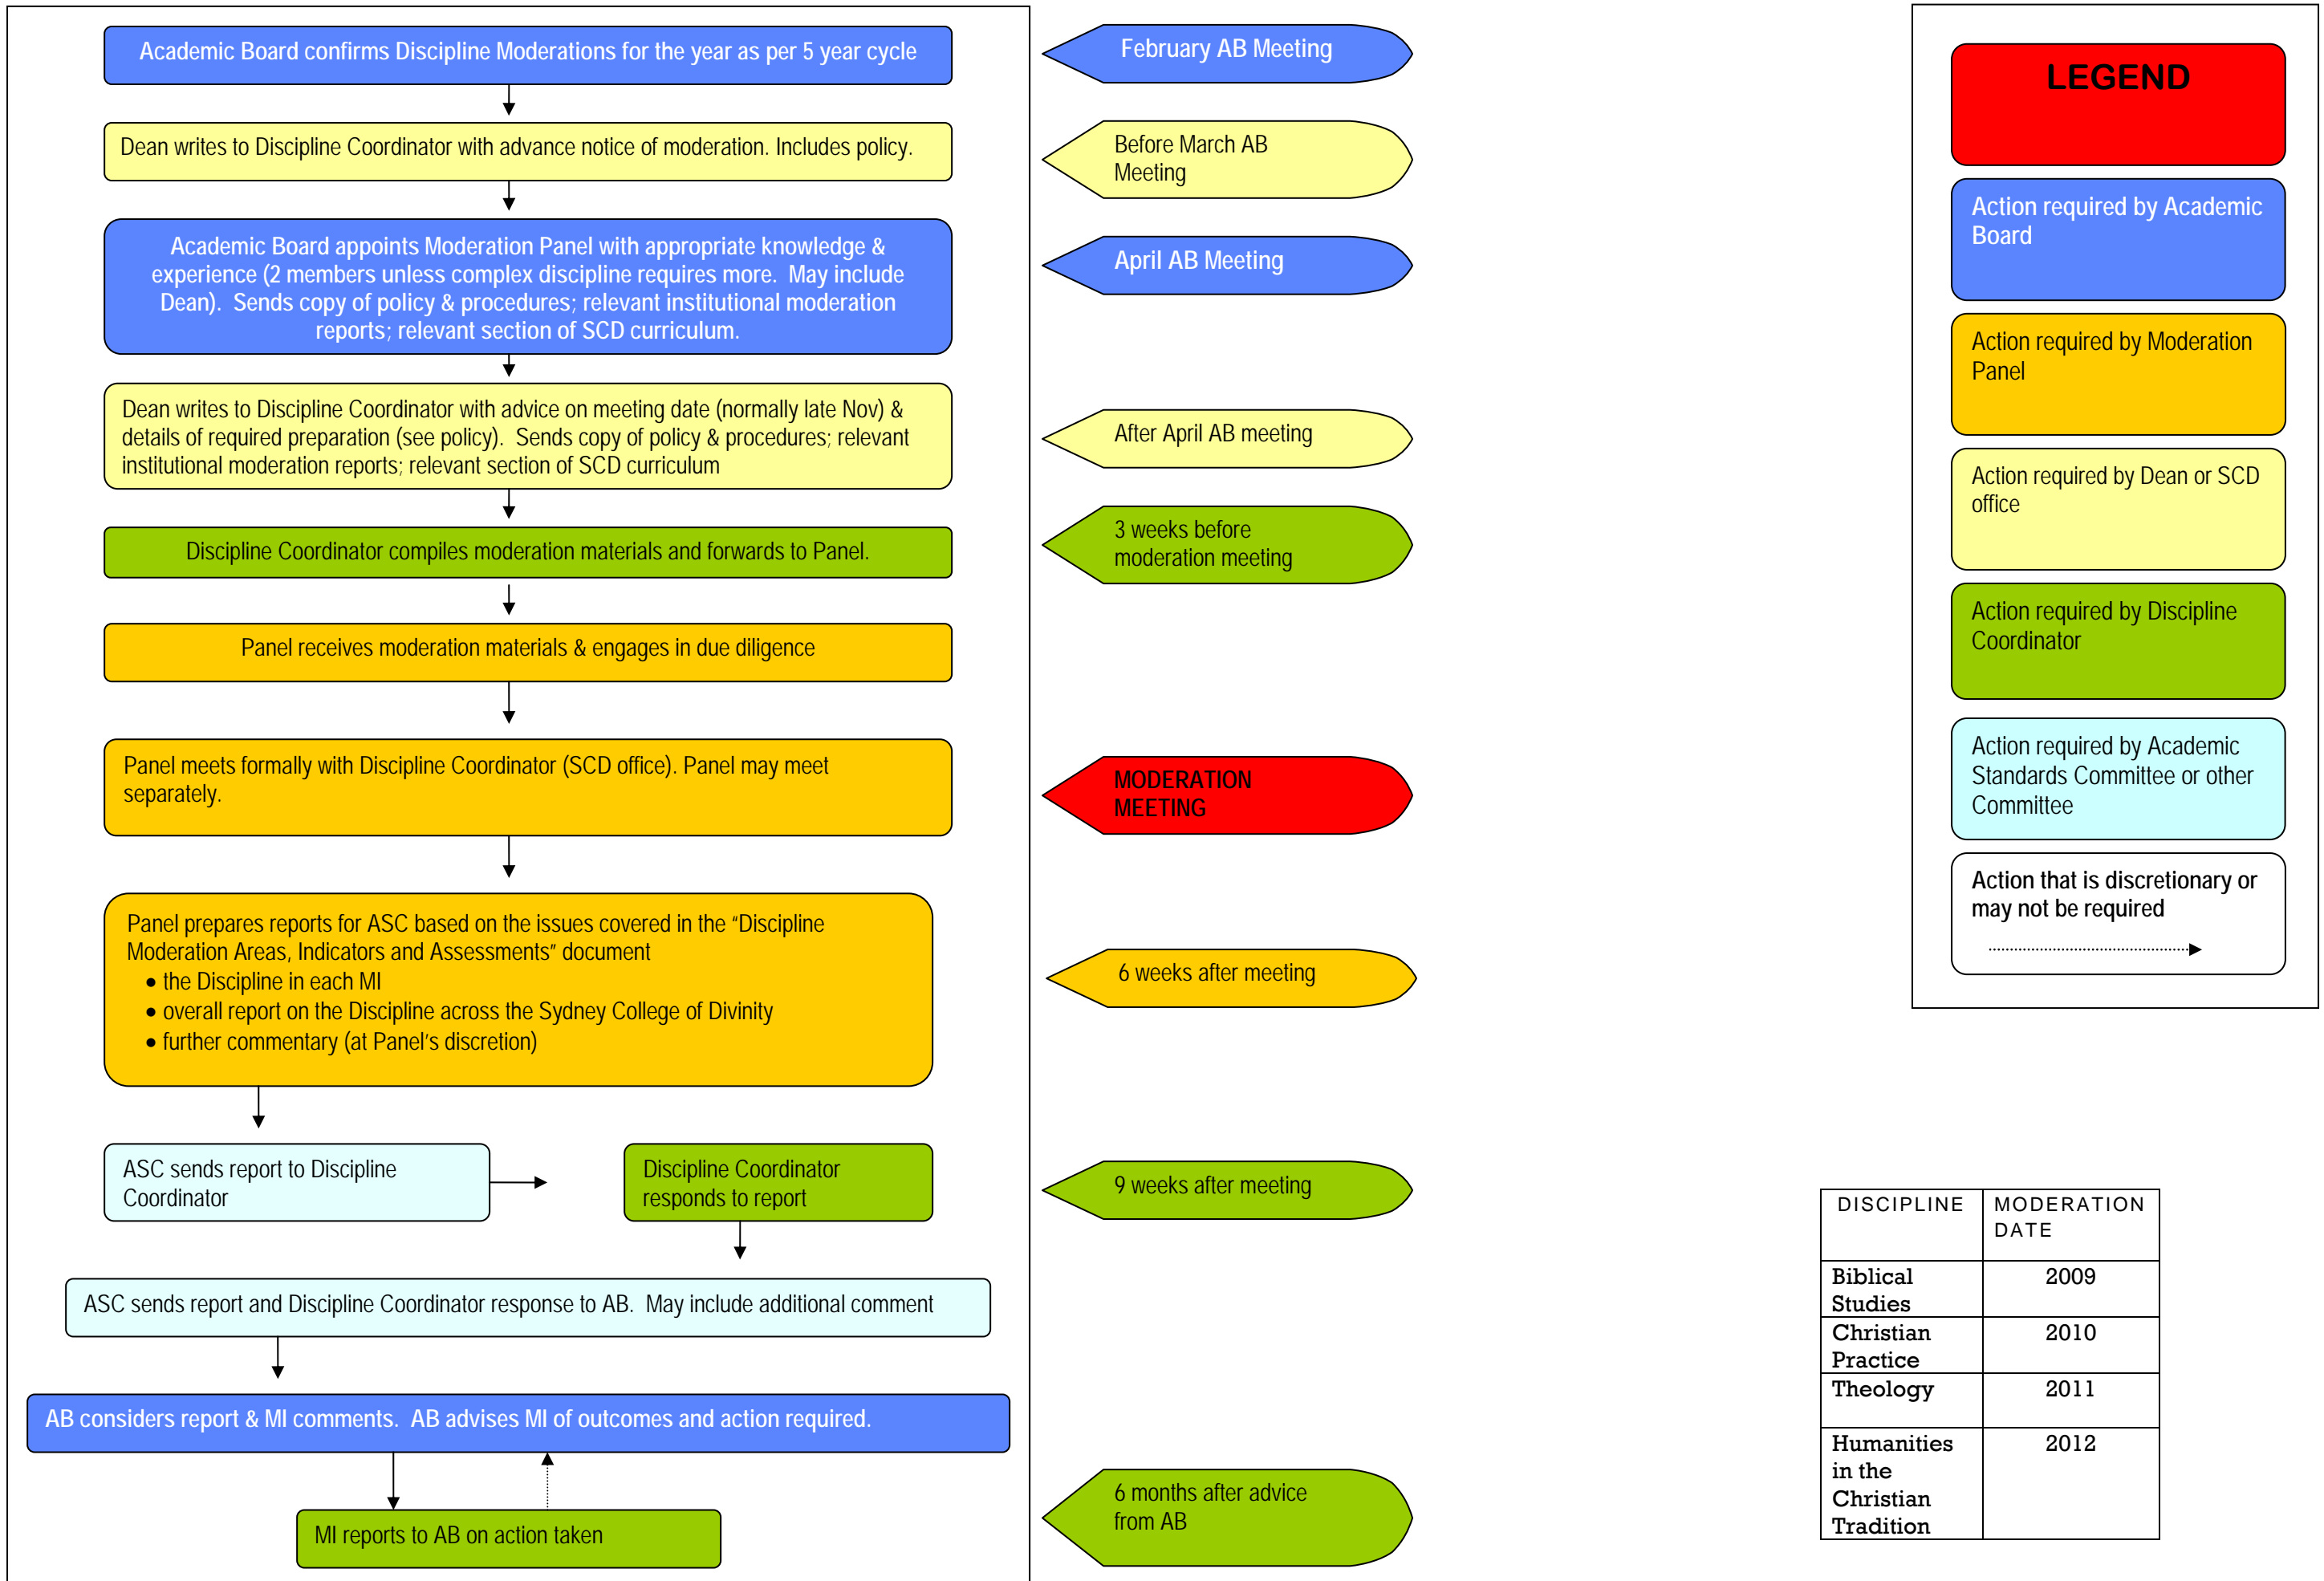

## Discipline Moderation Flow Chart

DISCIPLINE	MODERATION DATE
Biblical Studies	2009
Christian Practice	2010
Theology	2011
Humanities in the Christian Tradition	2012