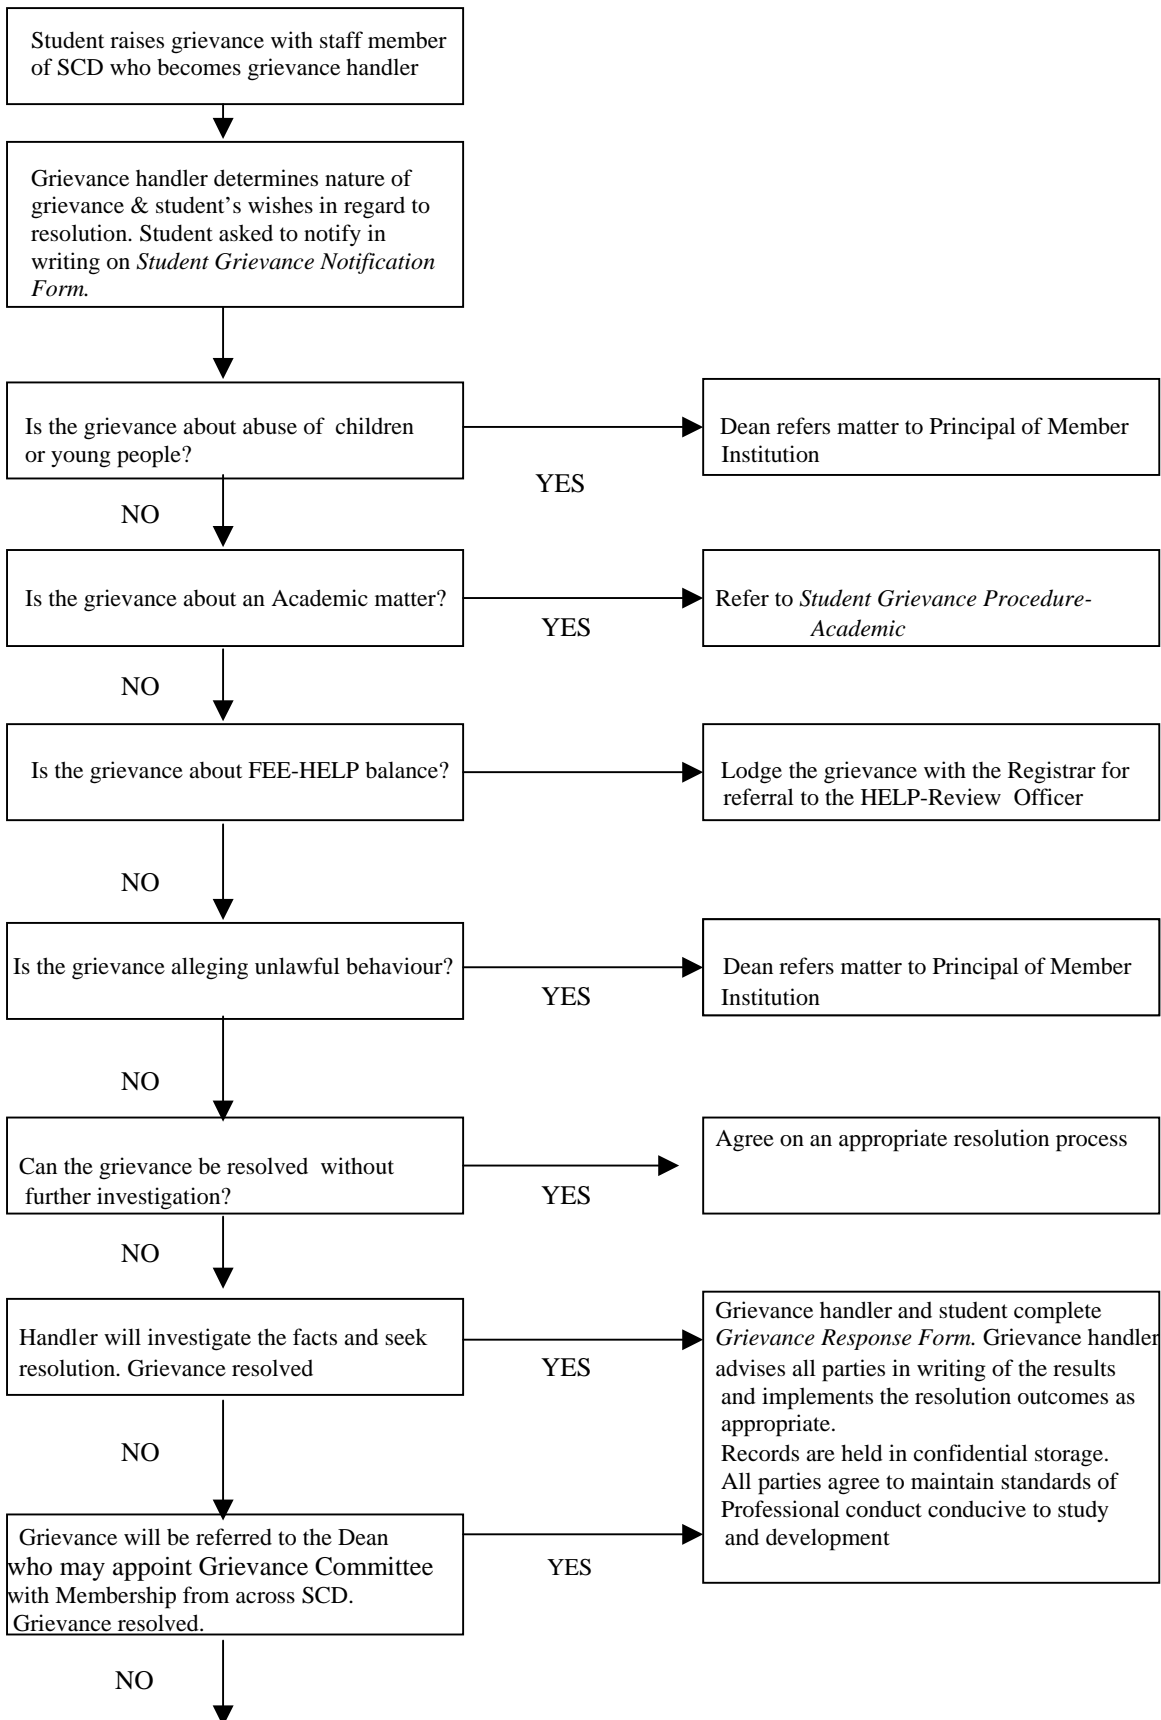

## 2. GRIEVANCE LODGED AT SCD

### Student Grievance Resolution Flowchart

The Dean may appoint a Grievance Committee with membership external to SCD.

NO

Students still dissatisfied referred to the Administrative Appeals Tribunal